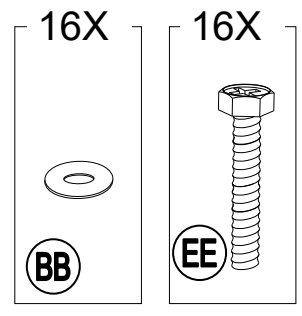

Country of Origin: China

L1	P005000421	Slanting Support	4	
M5	P002100334	Countertop	2	
N	P000400917	Frame	2	
O	P006200013	Screen	2	
P	P002200217	Press Panel	6	

HARDWARE PACK

Label	Part Number	Description	Qty	Add	Image of Part
BB	H050030001	M6 washer	146	7	
CC	H010020011	M6 x 15 Bolt	116	6	
DD	H040010004	Nut M6	4	1	
EE	H010020022	M6 x 40 Bolt	24	1	
FF	H010110028	M6 x40 Screw t	2	1	
GG	H070010003	Φ8 x180 Stake	8	0	
Z	H090010017	M6 Wrench	2	0	

Country of Origin: China

STEP 1

STEP 2

STEP 3

STEP 4

STEP 5

STEP 6

STEP 7

STEP 8

STEP 9

2X

Country of Origin: China

STEP 10

STEP 11

STEP 12

STEP 13