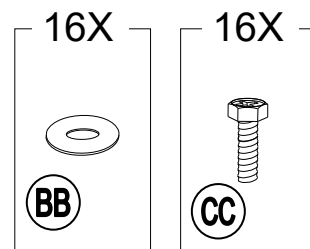

IMPORTANT

KEEP THIS INSTRUCTION MANUAL FOR FUTURE REFERENCE.

Country of Origin: China

TOOLS NEEDED

IMPORTANT

How many people needed for the installation work

EXPLODED DRAWING

PARTS LIST				
Label	Part Number	Description	Qty	Image of Part
B	P000100334	Base	4	
C	P006100173	Base Cover	4	
D3	P000601384	Support Bar 1	2	
D4	P000601385	Support Bar 2	2	
E	P000400916	Top Bar 1	1	
F1	P000601386	Top Beam 1	2	
F2	P000601387	Top Beam 2	2	
F3	P000601388	Top Beam 3	4	
G	P005800001	Hook	1	
H1	P000700609	Roof Cladding 1	4	
H2	P000700610	Roof Cladding 2	2	
I1	P000700606	Roof Cladding 1	2	
I2	P000700607	Roof Cladding 2	2	
I3	P000700608	Roof Cladding 3	2	
J	P000800242	Roof Cap	1	
K3	P000200473	Post 1	2	
K4	P000200474	Post 2	2	

Country of Origin: China

L1	P005000421	Slanting Support	4	
M5	P002100334	Countertop	2	
N	P000400917	Frame	2	
O	P006200013	Screen	2	
P	P002200217	Press Panel	6	

HARDWARE PACK

Label	Part Number	Description	Qty	Add	Image of Part
BB	H050030001	M6 washer	146	7	
CC	H010020011	M6 x 15 Bolt	116	6	
DD	H040010004	Nut M6	4	1	
EE	H010020022	M6 x 40 Bolt	24	1	
FF	H010110028	M6 x40 Screw t	2	1	
GG	H070010003	Φ8 x180 Stake	8	0	
Z	H090010017	M6 Wrench	2	0	

Country of Origin: China

STEP 1

STEP 2

STEP 3

STEP 4

STEP 5

STEP 6

STEP 7

STEP 8

STEP 9

2X

Country of Origin: China

STEP 10

STEP 11

STEP 12

STEP 13