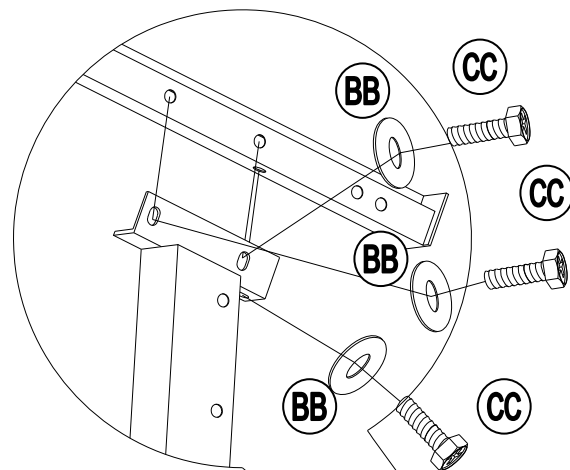

Country of Origin: China

L1	P005000421	Slanting Support	4	
M5	P002100334	Countertop	2	
N	P000400917	Frame	2	
O	P006200013	Screen	2	
P	P002200217	Press Panel	6	

HARDWARE PACK

Label	Part Number	Description	Qty	Add	Image of Part
BB	H050030001	M6 washer	146	7	
CC	H010020011	M6 x 15 Bolt	116	6	
DD	H040010004	Nut M6	4	1	
EE	H010020022	M6 x 40 Bolt	24	1	
FF	H010110028	M6 x40 Screw t	2	1	
GG	H070010003	Φ8 x180 Stake	8	0	
Z	H090010017	M6 Wrench	2	0	

Country of Origin: China

STEP 1

STEP 2

STEP 3

STEP 4

STEP 5

STEP 6

STEP 7

STEP 8

STEP 9

2X

Country of Origin: China

STEP 10

STEP 11

STEP 12

STEP 13