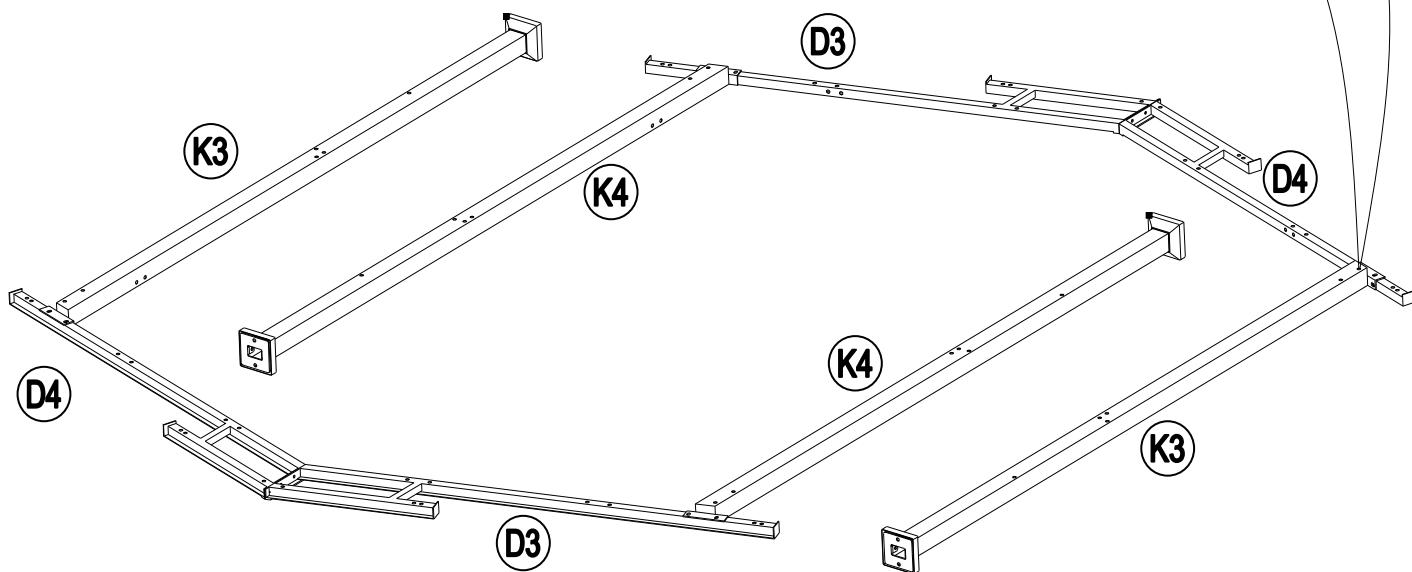

Country of Origin: China

L1	P005000421	Slanting Support	4	
M5	P002100334	Countertop	2	
N	P000400917	Frame	2	
O	P006200013	Screen	2	
P	P002200217	Press Panel	6	

HARDWARE PACK

Label	Part Number	Description	Qty	Add	Image of Part
BB	H050030001	M6 washer	146	7	
CC	H010020011	M6 x 15 Bolt	116	6	
DD	H040010004	Nut M6	4	1	
EE	H010020022	M6 x 40 Bolt	24	1	
FF	H010110028	M6 x40 Screw t	2	1	
GG	H070010003	Φ8 x180 Stake	8	0	
Z	H090010017	M6 Wrench	2	0	

Country of Origin: China

STEP 1

STEP 2

STEP 3

STEP 4

STEP 5

STEP 6

STEP 7

STEP 8

STEP 9

2X

Country of Origin: China

STEP 10

STEP 11

STEP 12

STEP 13