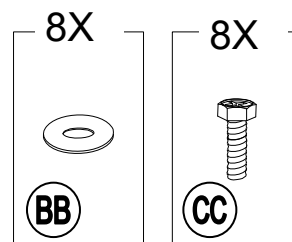

IMPORTANT

KEEP THIS INSTRUCTION MANUAL FOR FUTURE REFERENCE.

Country of Origin: China

TOOLS NEEDED

IMPORTANT

How many people needed for the installation work

EXPLODED DRAWING

PARTS LIST				
Label	Part Number	Description	Qty	Image of Part
B	P000100334	Base	4	
C	P006100173	Base Cover	4	
D3	P000601384	Support Bar 1	2	
D4	P000601385	Support Bar 2	2	
E	P000400916	Top Bar 1	1	
F1	P000601386	Top Beam 1	2	
F2	P000601387	Top Beam 2	2	
F3	P000601388	Top Beam 3	4	
G	P005800001	Hook	1	
H1	P000700609	Roof Cladding 1	4	
H2	P000700610	Roof Cladding 2	2	
I1	P000700606	Roof Cladding 1	2	
I2	P000700607	Roof Cladding 2	2	
I3	P000700608	Roof Cladding 3	2	
J	P000800242	Roof Cap	1	
K3	P000200473	Post 1	2	
K4	P000200474	Post 2	2	

Country of Origin: China

L1	P005000421	Slanting Support	4	
M5	P002100334	Countertop	2	
N	P000400917	Frame	2	
O	P006200013	Screen	2	
P	P002200217	Press Panel	6	

HARDWARE PACK

Label	Part Number	Description	Qty	Add	Image of Part
BB	H050030001	M6 washer	146	7	
CC	H010020011	M6 x 15 Bolt	116	6	
DD	H040010004	Nut M6	4	1	
EE	H010020022	M6 x 40 Bolt	24	1	
FF	H010110028	M6 x40 Screw t	2	1	
GG	H070010003	Φ8 x180 Stake	8	0	
Z	H090010017	M6 Wrench	2	0	

Country of Origin: China

STEP 1

STEP 2

STEP 3

STEP 4

STEP 5

STEP 6

STEP 7

STEP 8

STEP 9

2X

Country of Origin: China

STEP 10

STEP 11

STEP 12

STEP 13