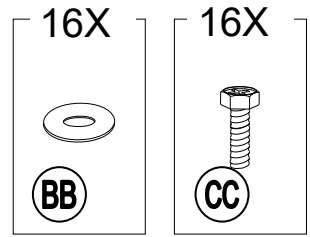

IMPORTANT

KEEP THIS INSTRUCTION MANUAL FOR FUTURE REFERENCE.

Country of Origin: China

TOOLS NEEDED

IMPORTANT

How many people needed for the installation work

EXPLODED DRAWING

PARTS LIST				
Label	Part Number	Description	Qty	Image of Part
B	P000100334	Base	4	
C	P006100173	Base Cover	4	
D3	P000601384	Support Bar 1	2	
D4	P000601385	Support Bar 2	2	
E	P000400916	Top Bar 1	1	
F1	P000601386	Top Beam 1	2	
F2	P000601387	Top Beam 2	2	
F3	P000601388	Top Beam 3	4	
G	P005800001	Hook	1	
H1	P000700609	Roof Cladding 1	4	
H2	P000700610	Roof Cladding 2	2	
I1	P000700606	Roof Cladding 1	2	
I2	P000700607	Roof Cladding 2	2	
I3	P000700608	Roof Cladding 3	2	
J	P000800242	Roof Cap	1	
K3	P000200473	Post 1	2	
K4	P000200474	Post 2	2	

Country of Origin: China

L1	P005000421	Slanting Support	4	
M5	P002100334	Countertop	2	
N	P000400917	Frame	2	
O	P006200013	Screen	2	
P	P002200217	Press Panel	6	

HARDWARE PACK

Label	Part Number	Description	Qty	Add	Image of Part
BB	H050030001	M6 washer	146	7	
CC	H010020011	M6 x 15 Bolt	116	6	
DD	H040010004	Nut M6	4	1	
EE	H010020022	M6 x 40 Bolt	24	1	
FF	H010110028	M6 x40 Screw t	2	1	
GG	H070010003	Φ8 x180 Stake	8	0	
Z	H090010017	M6 Wrench	2	0	

Country of Origin: China

STEP 1

STEP 2

STEP 3

STEP 4

STEP 5

STEP 6

STEP 7

STEP 8

STEP 9

2X

Country of Origin: China

STEP 10

STEP 11

STEP 12

STEP 13